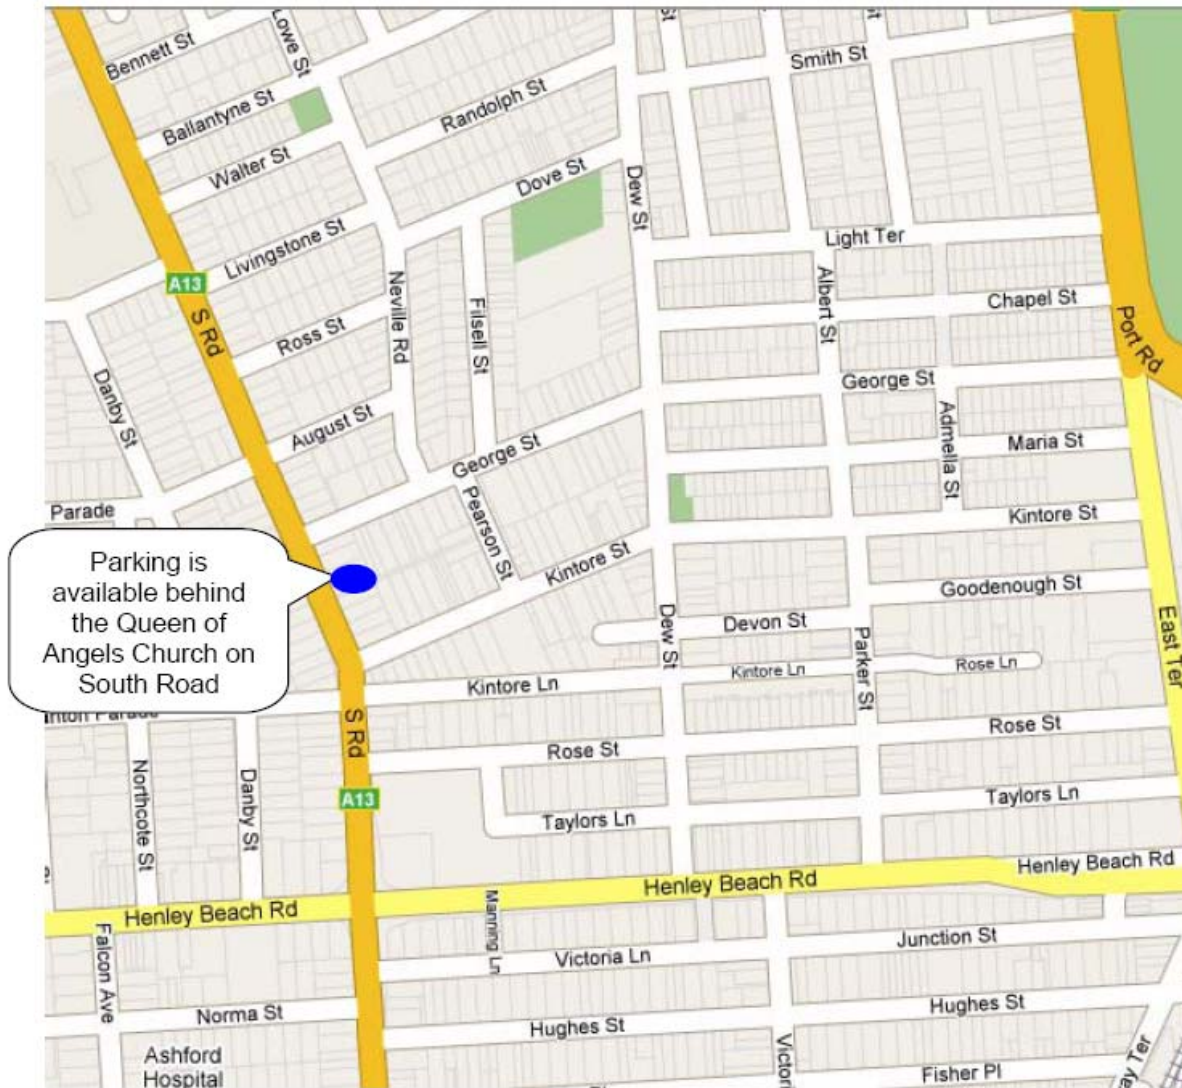

Conference Parking Available

Car parking is **NOT** available on the George Street worksite.

Visitor car parking is available in the Queen of Angels Church car park – entry via South Road for all visitors to the George Street or Kintore Street Conference Centres or meeting rooms.

Please refer to the site map above.

Please note: To access the George Street site please use the **controlled crossing** at the intersection of George Street and South Road.